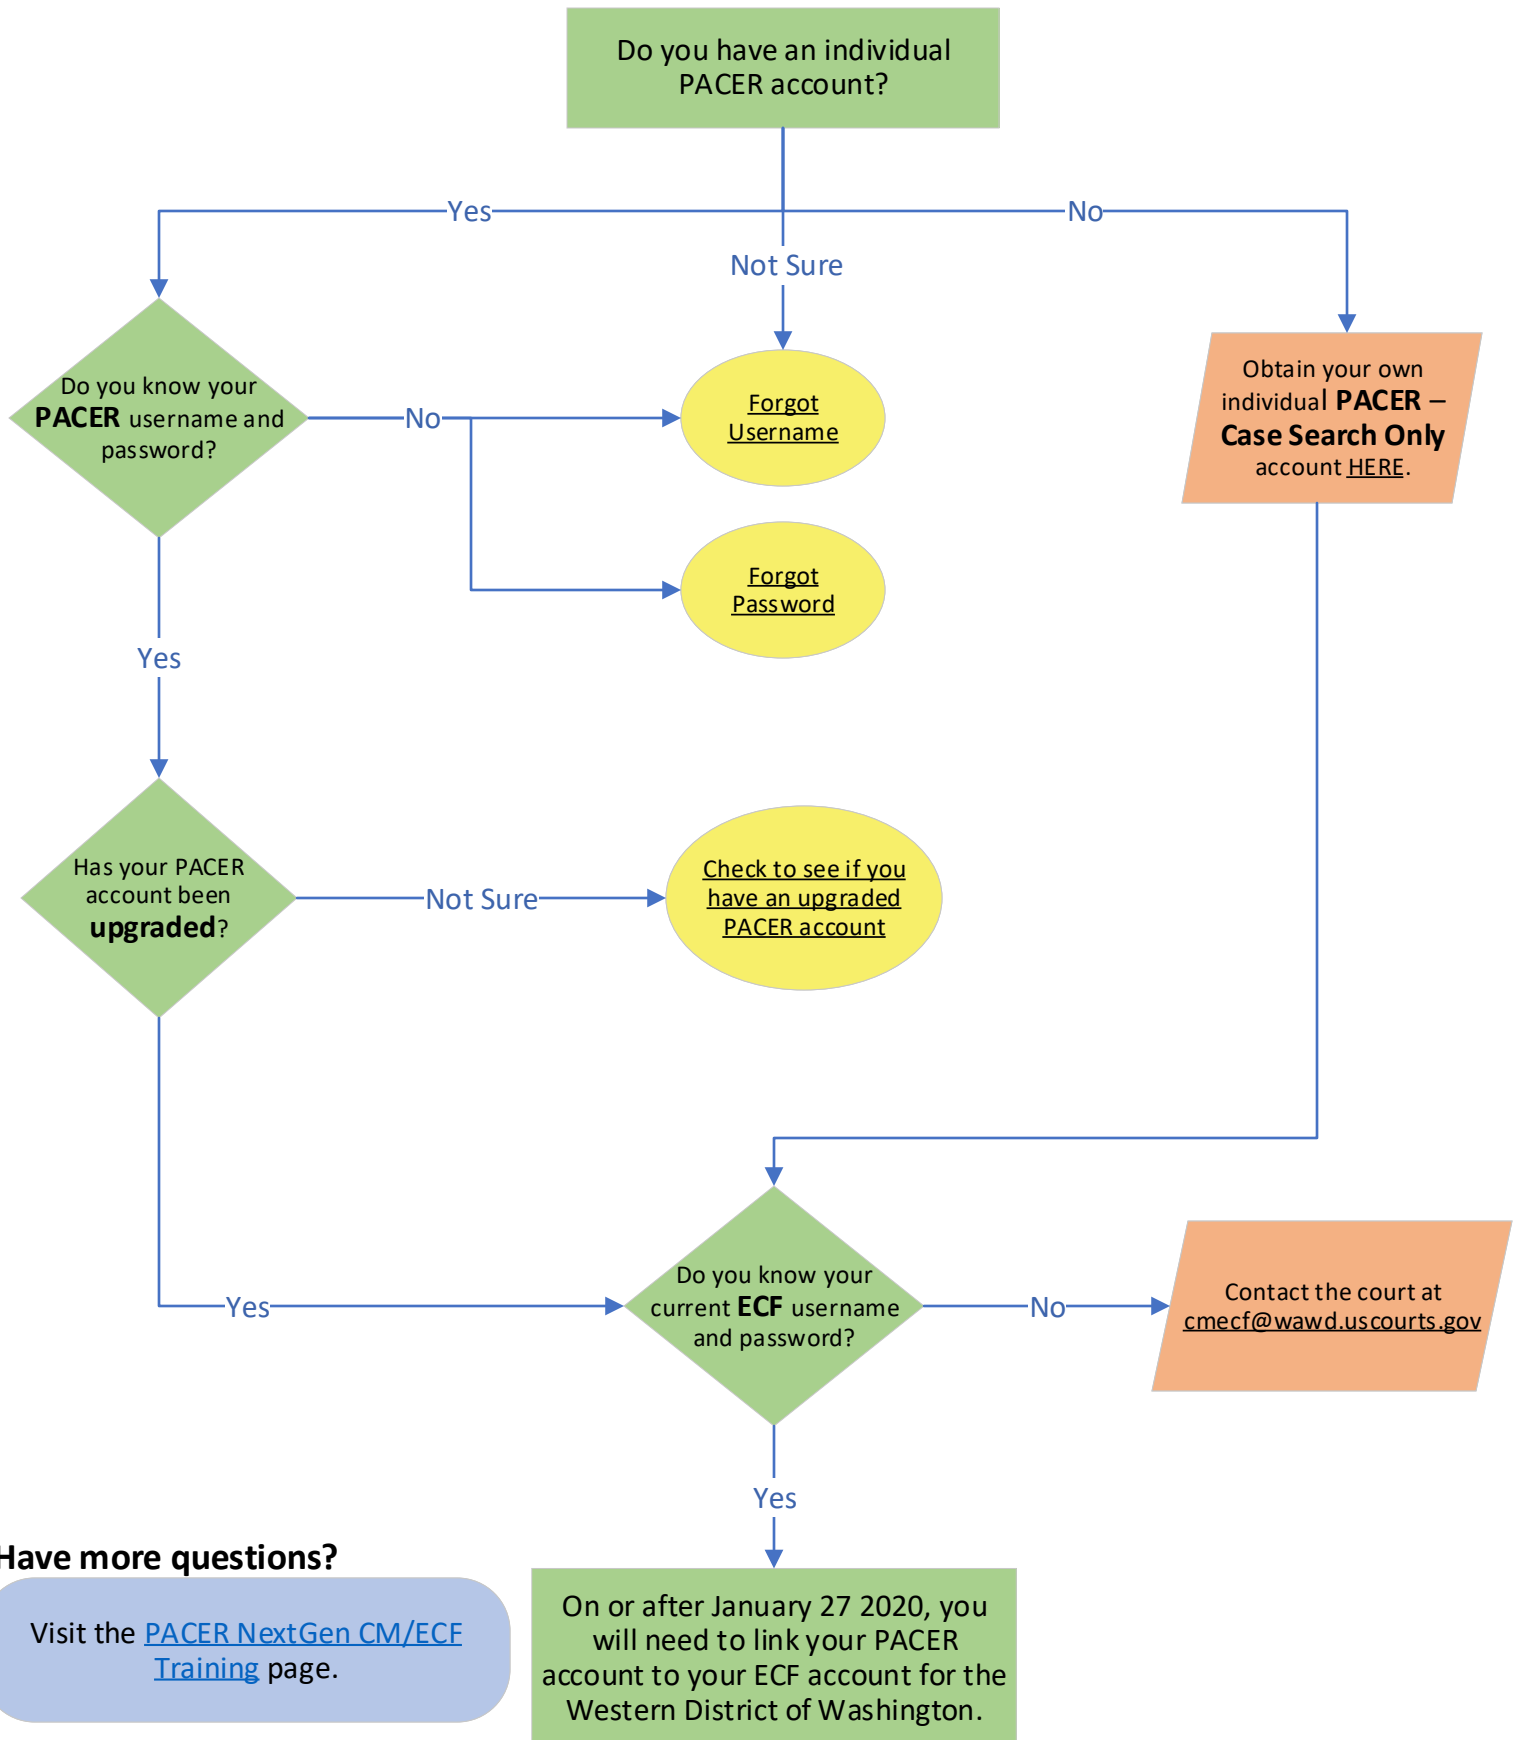

NextGen PACER Setup

Have more questions?

Visit the [PACER NextGen CM/ECF Training](#) page.

On or after January 27 2020, you will need to link your PACER account to your ECF account for the Western District of Washington.